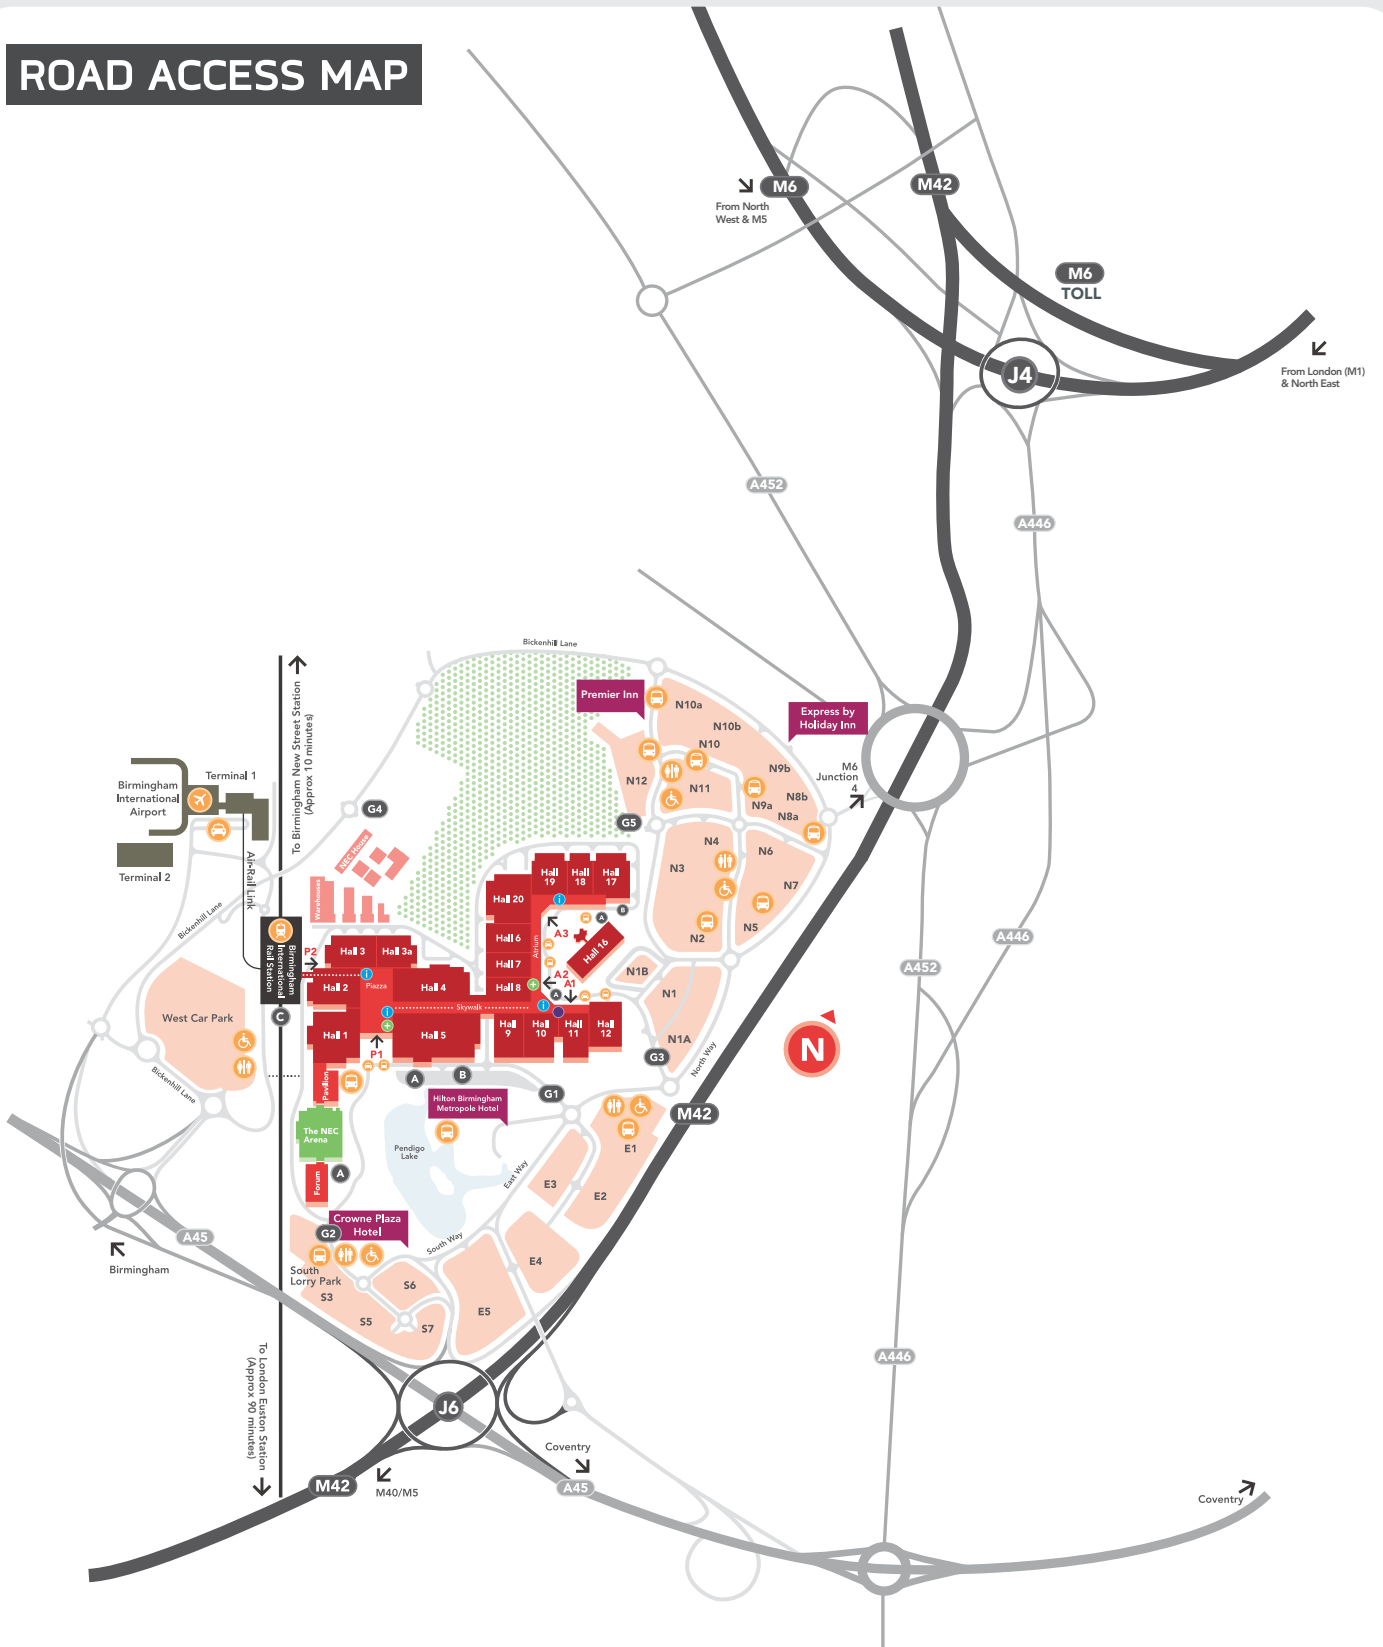

ROAD ACCESS MAP

P1/P2 Piazza Entrances

A1/A2/A3 Atrium Entrances

i Information Point – T 0121 780 4141

ITC International Trade Promotion Centre

+ Medical Centre

■ The NEC Woodland

■ Car Parks

South: S3-S7

East: E1-E5

North: N1-N12

West: West Car Park

A Disabled Parking

B Outdoor Exhibition Area

C West Midlands Bus Stop

G1 to **G5** Gates 1-5

🚕 Taxis

🚌 Shuttle Bus to Halls

🚻 Toilets (Car Park)

✈️ Airport

🚆 Train

the nec
birmingham

the nec arena
birmingham

necgroup.co.uk